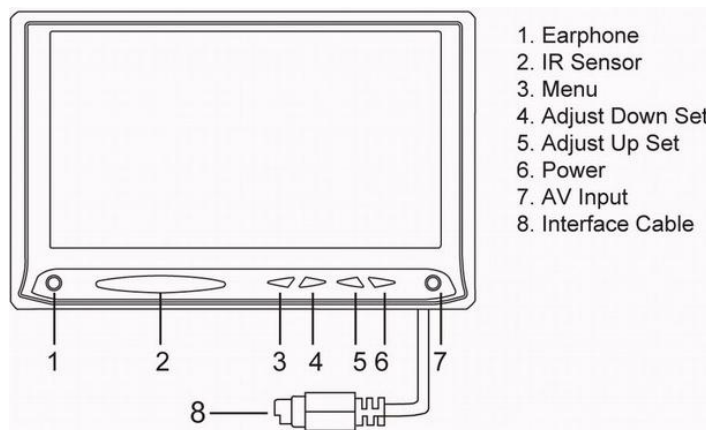

Rear Vision System Installation Guide

Introduction

The Rear Vision System for school bus and transit vehicles typically consists of the following items:

- Outdoor rated camera
- Compact LCD monitor (includes mounting hardware and sunhood)
- Video splitter
- Camera cable with Micro-Fit connectors (75 ft)
- Video splitter module cable to DVR (5 ft)
- Monitor cable with BNC connector (20 ft)
- Monitor power cable (20 ft)
- Mini-DIN plug to Micro-Fit Receptacle for camera

Rear Vision System Typical System Setup

*1 The monitor's battery negative should be connected at the same location as the DVR battery negative to avoid potential ground loops.

*2 EX4 Plus 35 DVR rear panel shown as example only. This system works for all Seon DVRs which will include adapters for all digital recorders, (DIN or Micro-Fit).

Figure 1 Rear Vision System Typical System Setup Installation

- 1 Install the DVR according to the product documentation.
- 2 Connect the camera, LCD monitor, and video splitter as shown in Figure 1.

LCD Monitor Features

Figure 2 LCD Monitor Features

Touch Pad Key Function Cover Location

Icon	Button	Description
	Power	Press the Power button to turn the monitor to On or Off.
	Down	Press to select a menu item. Pressing < Down button results in an decrease to the selected value.
	Up	Press to select a menu item. Pressing > Up button results in an increase to the selected value.
	Menu/Enter	Press the Menu button to select source. Press and hold for 2 seconds to enter the Menu system: Source/Screen/Camera/ Language/Other/ACC switch/Reset/Exit.