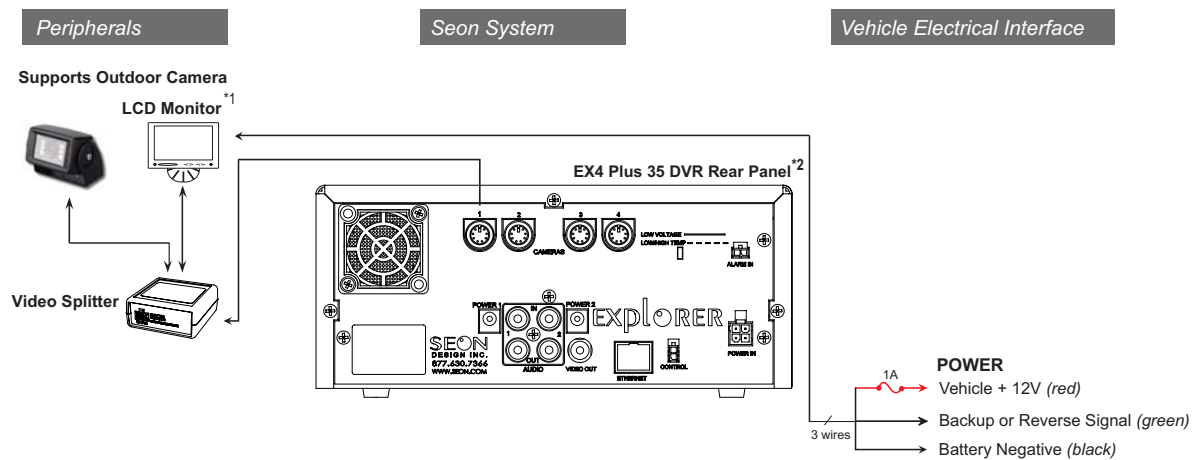

Rear Vision System Installation Guide

Introduction

The Rear Vision System for school bus and transit vehicles typically consists of the following items:

- Outdoor rated camera
- Compact LCD monitor (includes mounting hardware and sunhood)
- Video splitter
- Camera cable with Micro-Fit connectors (75 ft)
- Video splitter module cable to DVR (5 ft)
- Monitor cable with BNC connector (20 ft)
- Monitor power cable (20 ft)
- Mini-DIN plug to Micro-Fit Receptacle for camera

Rear Vision System Typical System Setup

*1 The monitor's battery negative should be connected at the same location as the DVR battery negative to avoid potential ground loops.

*2 EX4 Plus 35 DVR rear panel shown as example only. This system works for all Seon DVRs which will include adapters for all digital recorders, (DIN or Micro-Fit).

Figure 1 Rear Vision System Typical System Setup Installation

- 1 Install the DVR according to the product documentation.
- 2 Connect the camera, LCD monitor, and video splitter as shown in Figure 1.

LCD Monitor Features

Figure 2 LCD Monitor Features

Touch Pad Key Function Cover Location

Icon	Button	Description
	Power	Press the Power button to turn the monitor to On or Off.
	Down	Press to select a menu item. Pressing < Down button results in an decrease to the selected value.
	Up	Press to select a menu item. Pressing > Up button results in an increase to the selected value.
	Menu/Enter	Press the Menu button to select source. Press and hold for 2 seconds to enter the Menu system: Source/Screen/Camera/ Language/Other/ACC switch/Reset/Exit.