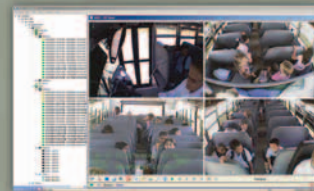

C In the School

Scalable video
management software

Managing all the recorded data from a fleet of buses is a challenge, and Seon has developed the ultimate solution, vMax® Commander. This scalable software system helps you manage video and vehicle data through the automation of regular tasks. Use one convenient software interface to automatically download alarmed events, receive system health reports, and configure DVRs remotely, all from your central office location.

vMax
COMMANDER